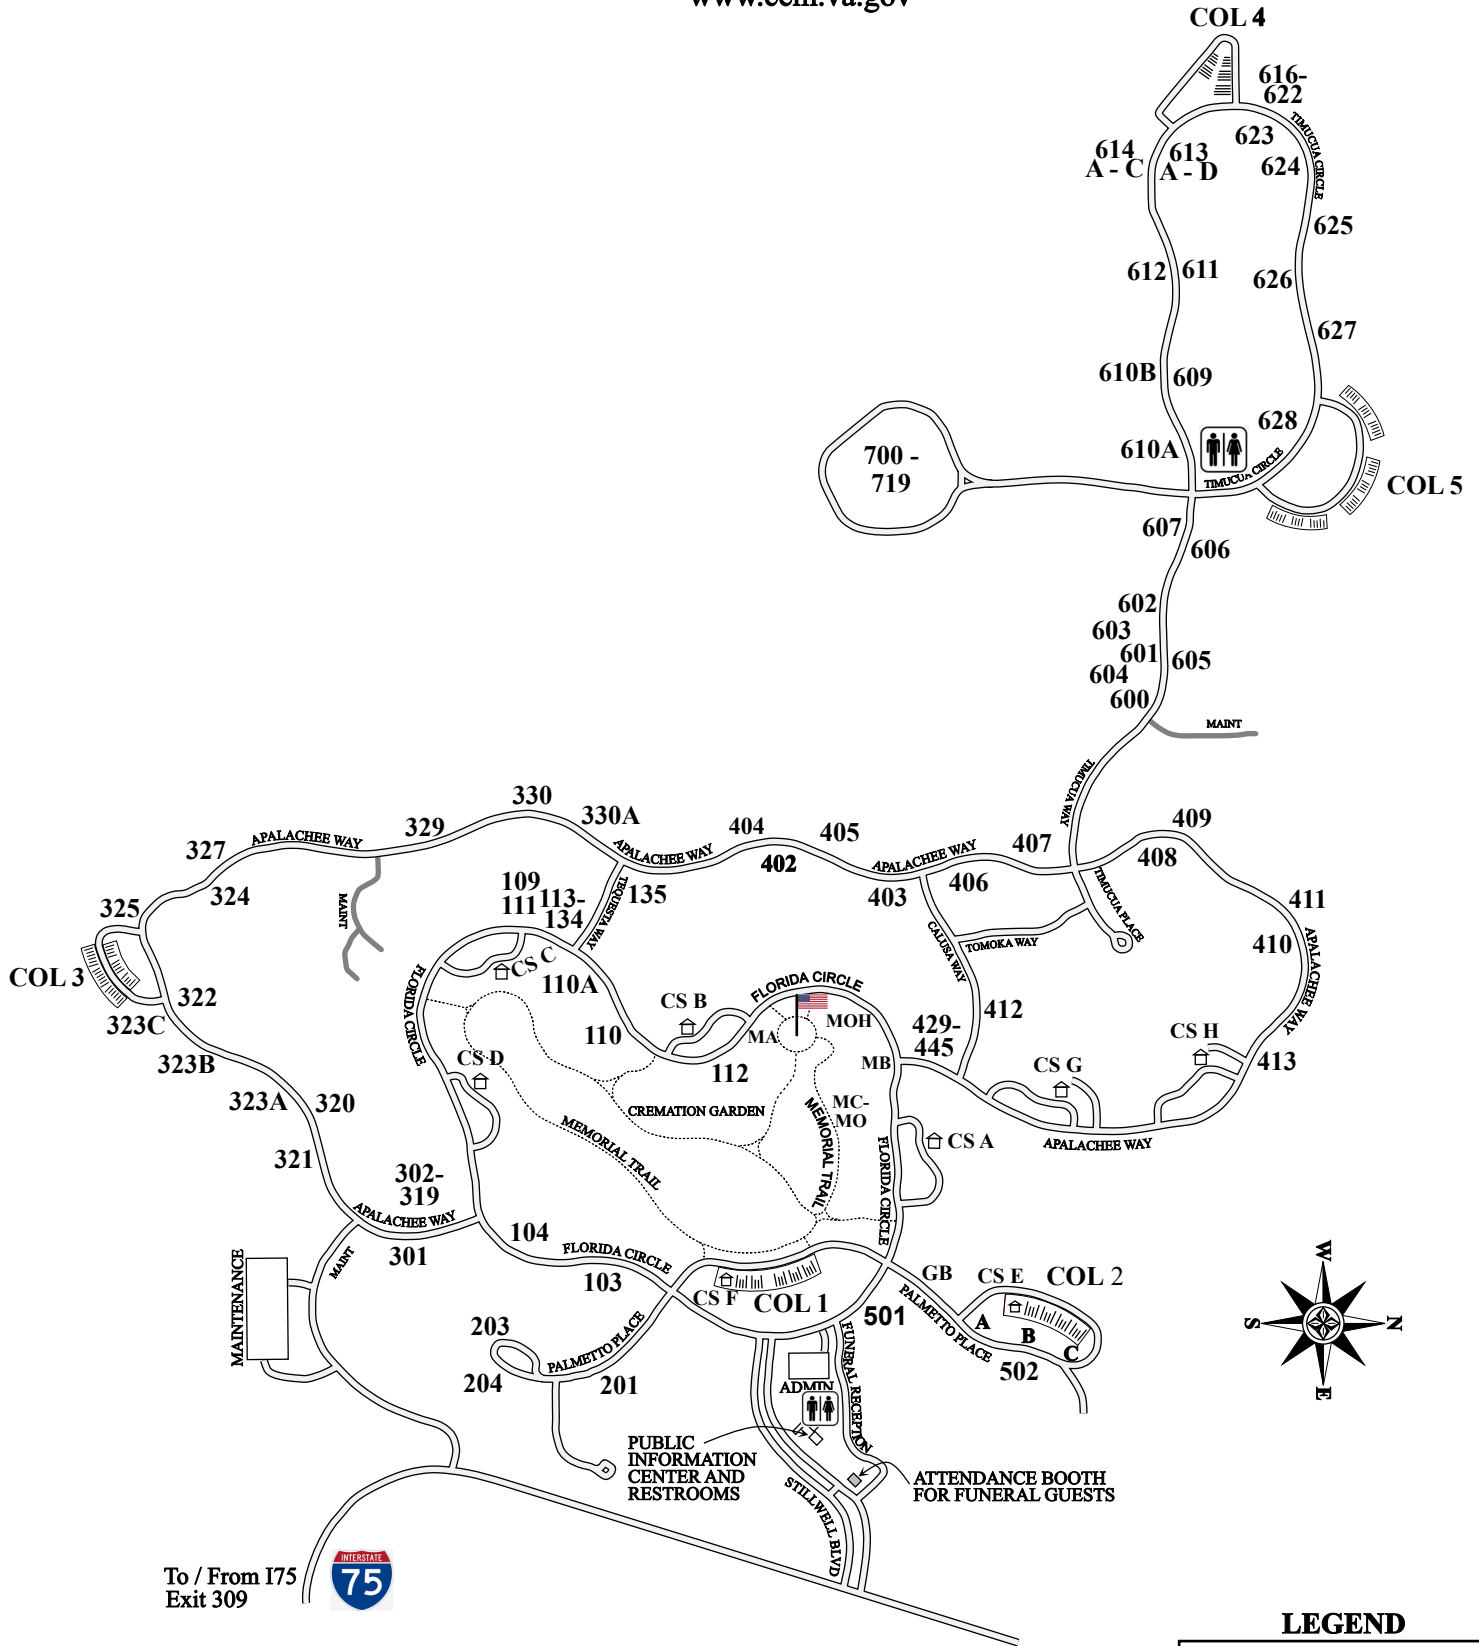

Interactive Google Map at:
<https://www.google.com/maps/d/>
 or go to <https://retiredarmy.net>

FLORIDA NATIONAL CEMETARY
 6502 SW 102nd Avenue
 Bushnell, FL 33513
 Telephone: (352) 793-7740
 Fax: (352) 793-9560
www.cem.va.gov

To / From I75
 Exit 309

Drawing No: 410-05-25-05 All Sections Map Vert V6		
Revision No: 6	Date: 20240824	By: DRP MSG, USA Retired
Comment: In Memory of Jayne Westmoreland		

LEGEND

COL = Columbarium	
CS = Committal Shelter	
MB = Memorial	
MC-MO = Memorials	
MOH = Medal of Honor	