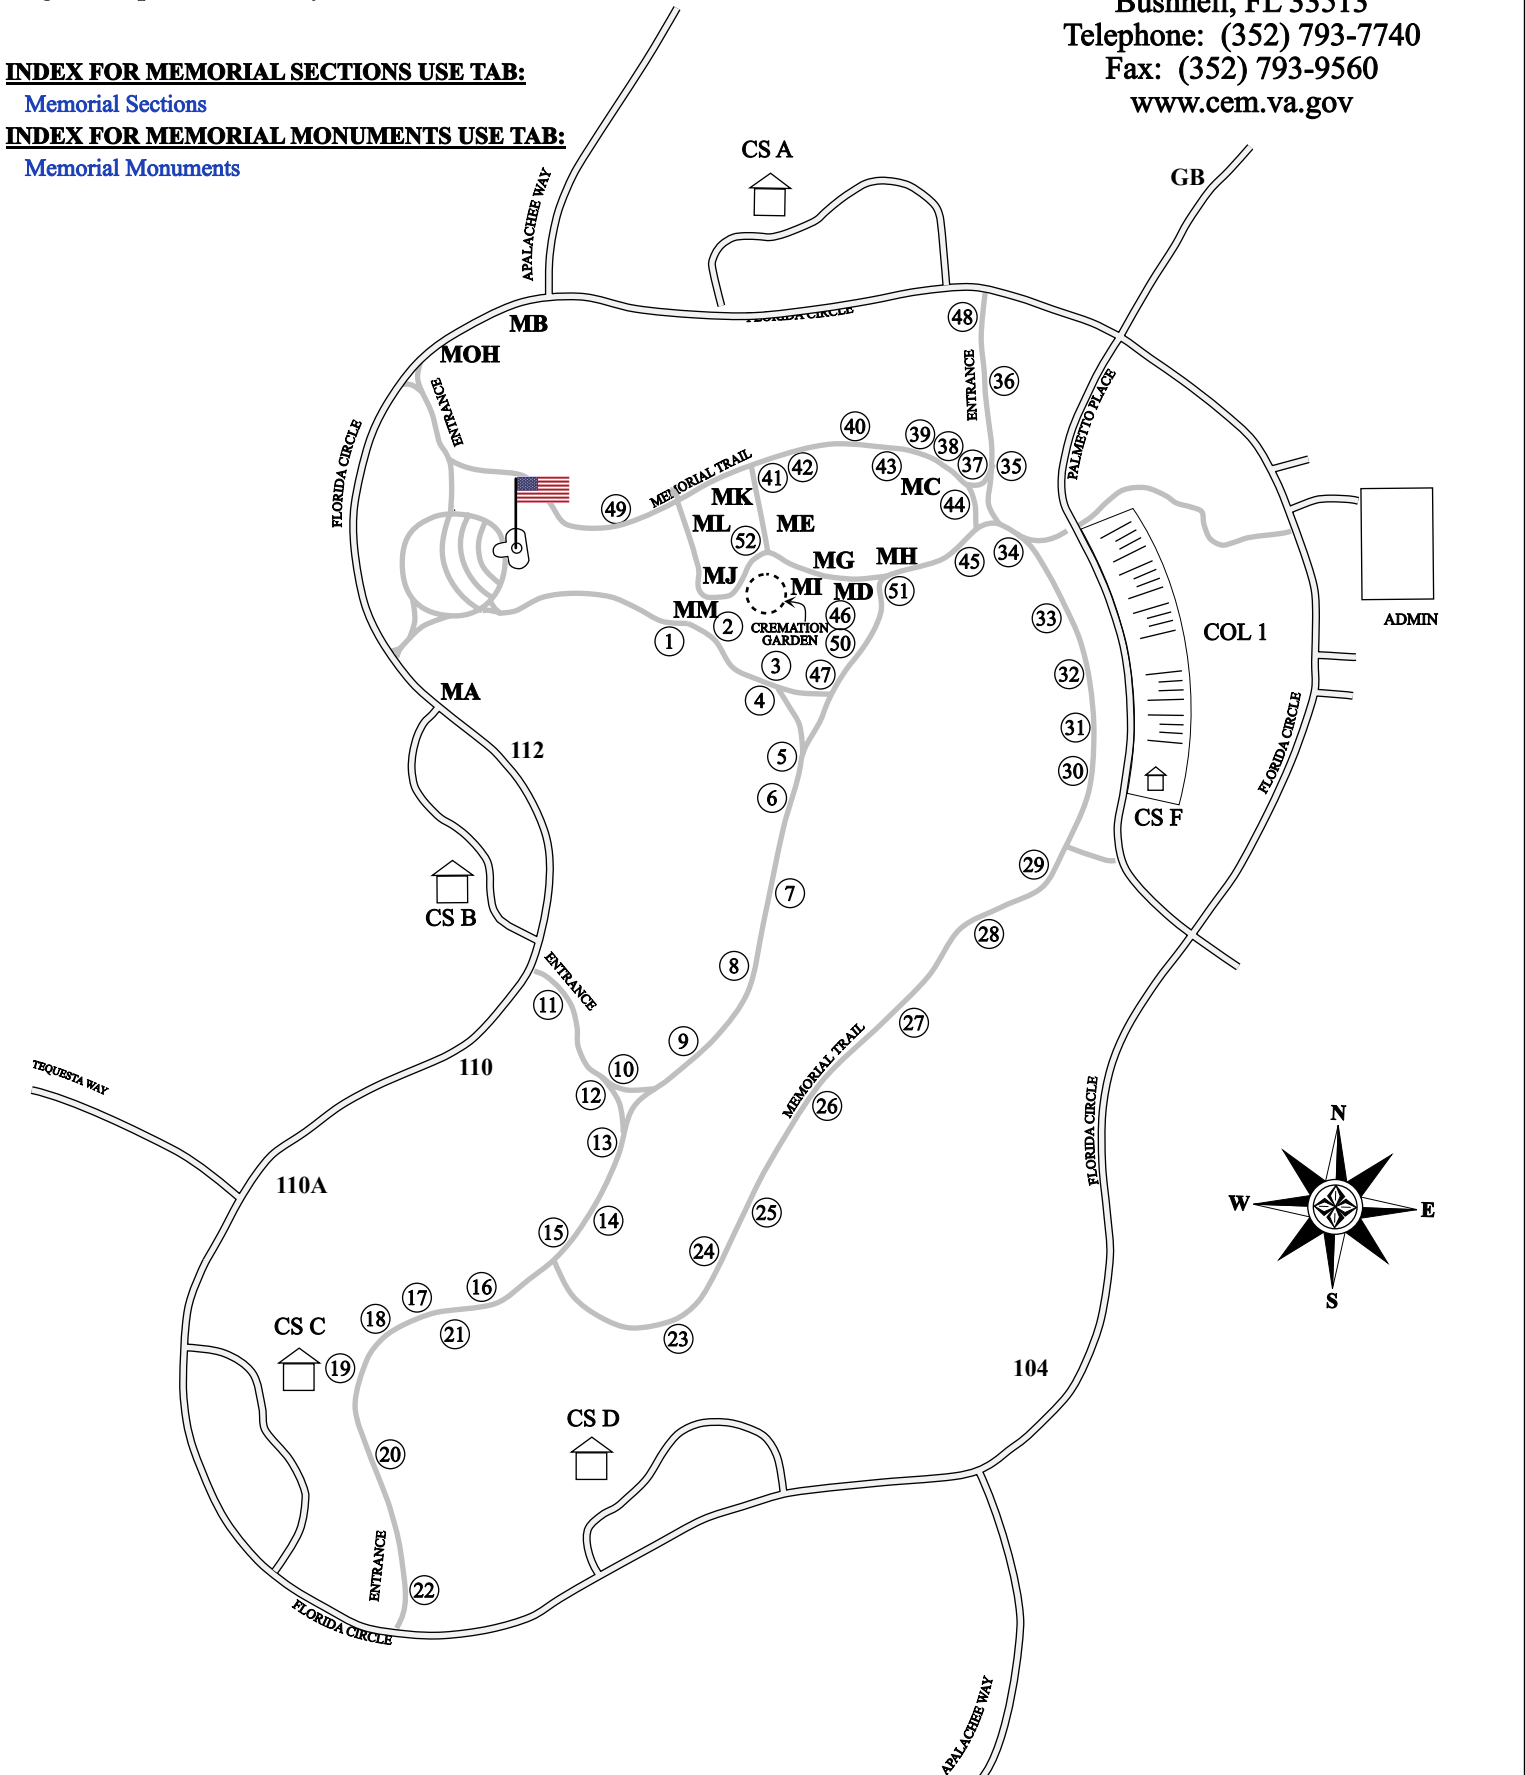

Interactive Google Map at:  
<https://www.google.com/maps/d/>  
 or go to <https://retiredarmy.net>

**FLORIDA NATIONAL CEMETARY**  
 6502 SW 102nd Avenue  
 Bushnell, FL 33513  
 Telephone: (352) 793-7740  
 Fax: (352) 793-9560  
[www.cem.va.gov](http://www.cem.va.gov)

**INDEX FOR MEMORIAL SECTIONS USE TAB:**

[Memorial Sections](#)

**INDEX FOR MEMORIAL MONUMENTS USE TAB:**

[Memorial Monuments](#)

Drawing No: 410-05-25-55 Memorial Trail Sections Map Vert V2		
Revision No: 2	Date: 20240902	By: DRP MSG, USA Retired
Comment: In Loving Memory of Jayne L. Westmoreland		