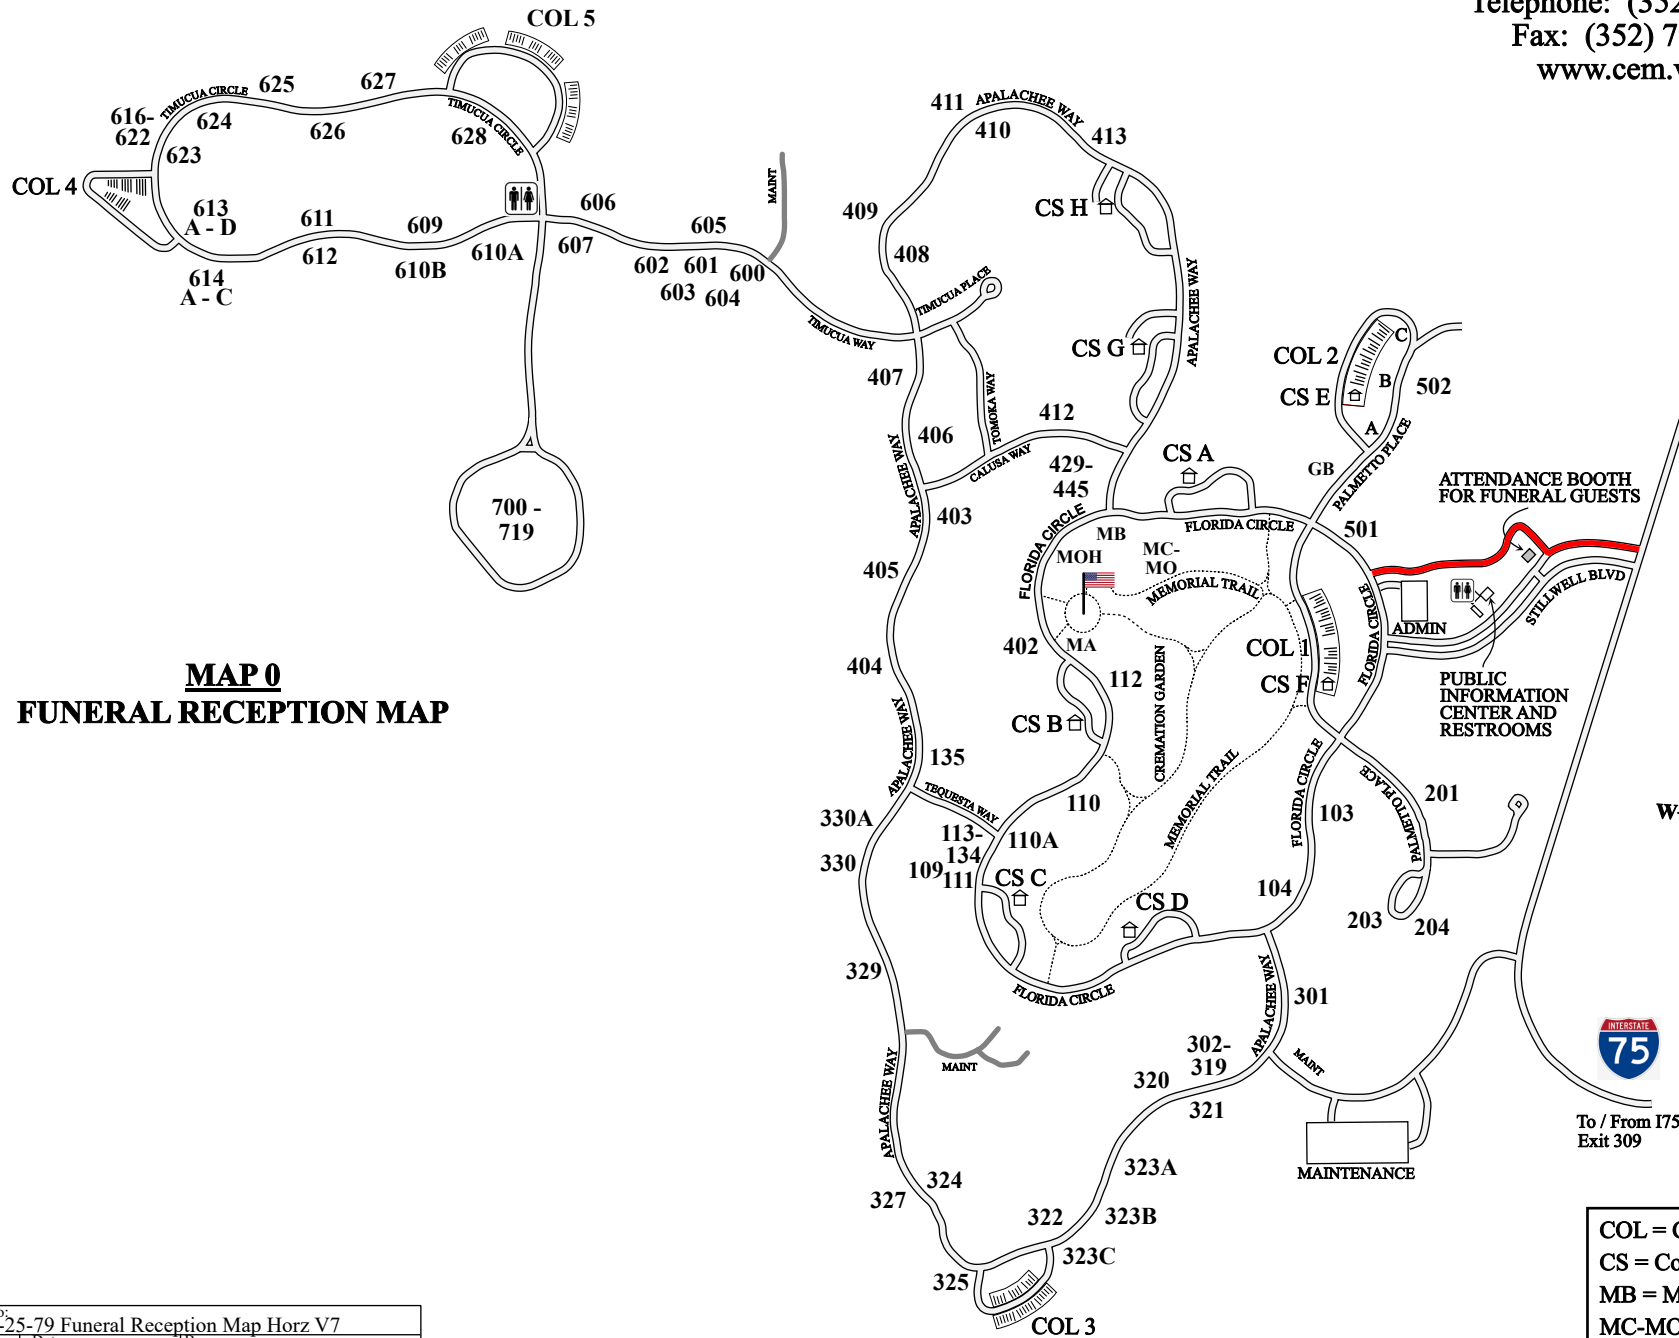

Interactive Google Map at:
<https://www.google.com/maps/d/>
 or go to <https://retiredarmy.net>

FLORIDA NATIONAL CEMETARY
 6502 SW 102nd Avenue
 Bushnell, FL 33513
 Telephone: (352) 793-7740
 Fax: (352) 793-9560
www.cem.va.gov

MAP 0
FUNERAL RECEPTION MAP

LEGEND

COL = Columbarium	
CS = Committal Shelter	
MB = Memorial	
MC-MO = Memorials	
MOH = Medal of Honor	

Drawing No: 410-05-25-79 Funeral Reception Map Horz V7		
Revision No: 7	Date: 20240902	By: DRP MSG, USA Retired
Comment: In Loving Memory of Jayne L. Westmoreland		