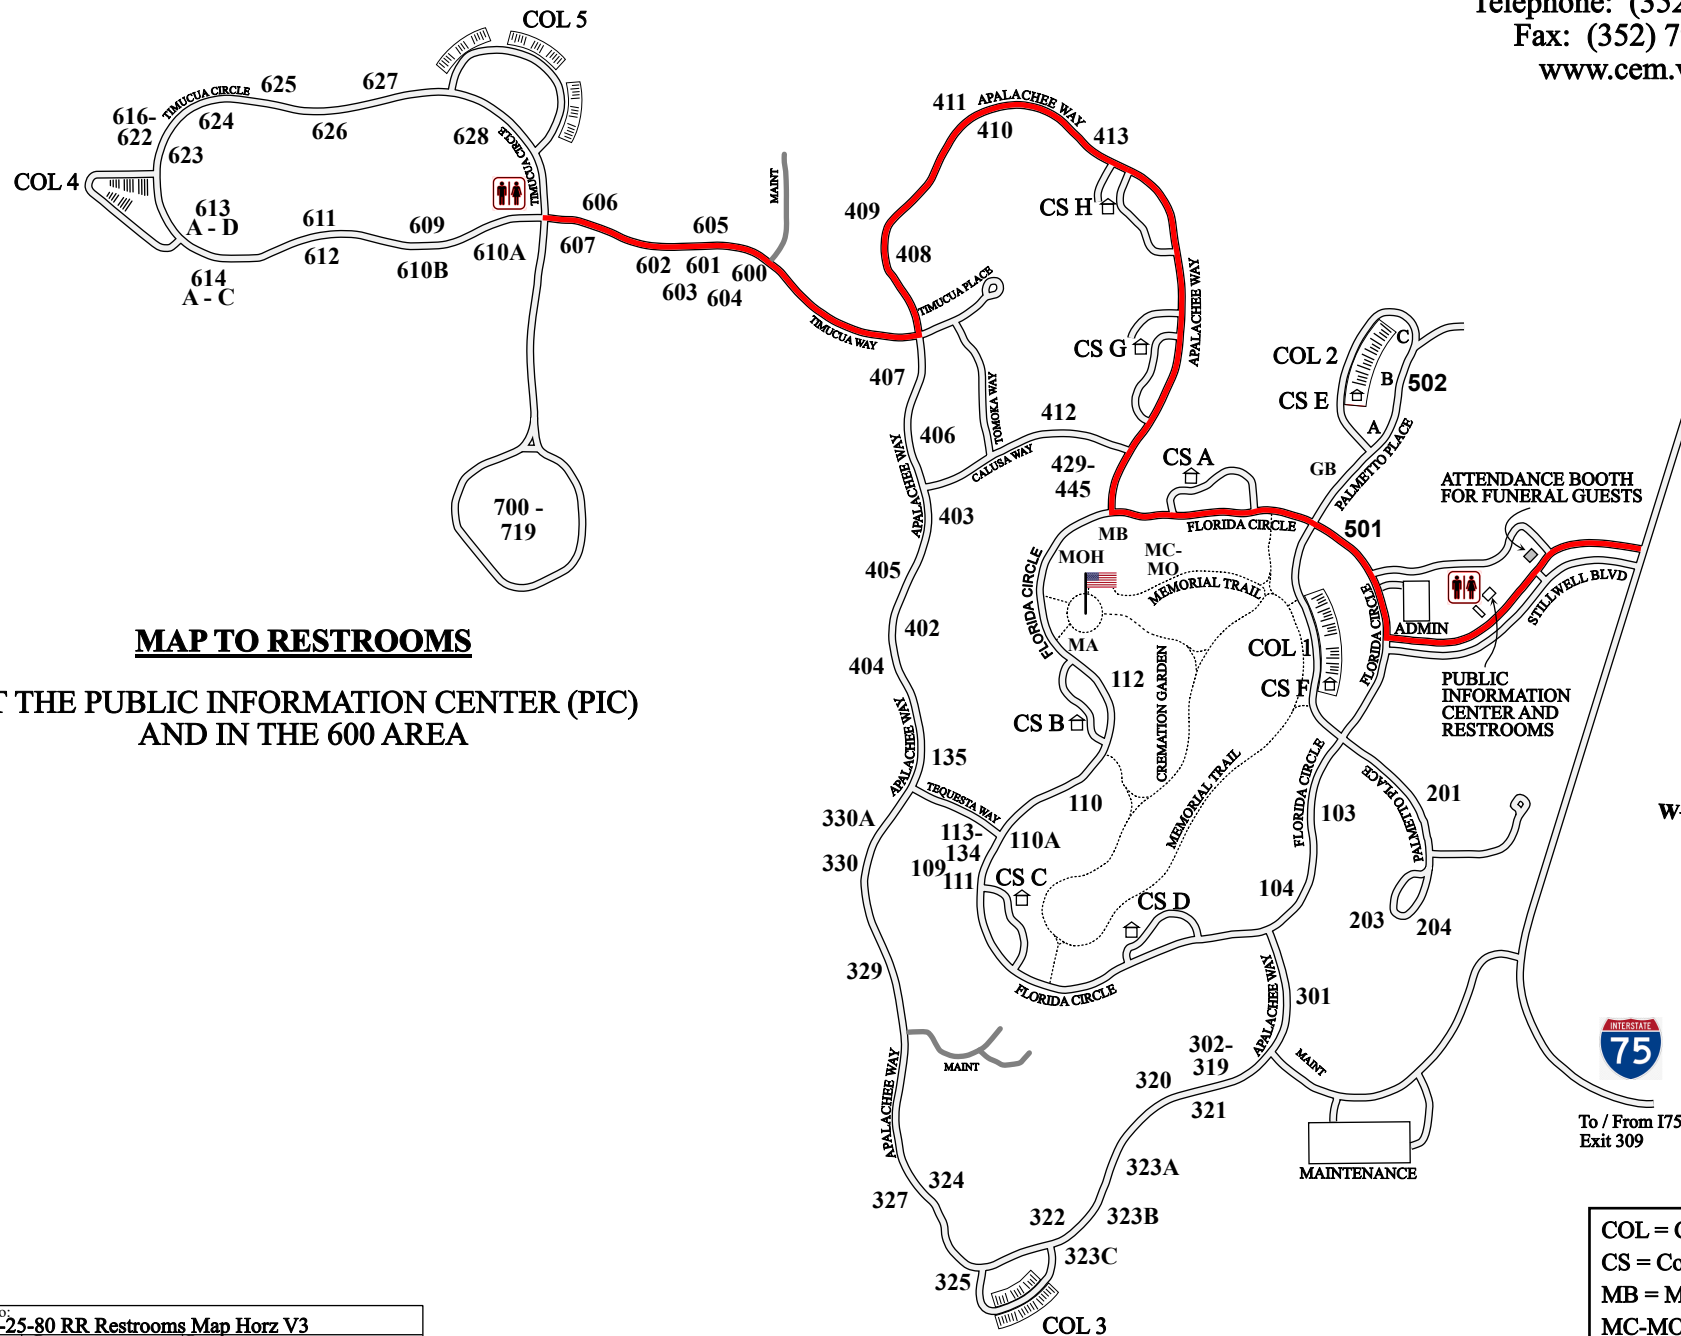

Interactive Google Map at:
<https://www.google.com/maps/d/>
 or go to <https://retiredarmy.net>

FLORIDA NATIONAL CEMETARY
 6502 SW 102nd Avenue
 Bushnell, FL 33513
 Telephone: (352) 793-7740
 Fax: (352) 793-9560
www.cem.va.gov

MAP TO RESTROOMS

**AT THE PUBLIC INFORMATION CENTER (PIC)
 AND IN THE 600 AREA**

To / From I75
 Exit 309

LEGEND

- COL = Columbarium
- CS = Committal Shelter
- MB = Memorial
- MC-MO = Memorials
- MOH = Medal of Honor

Drawing No: 410-05-25-80 RR Restrooms Map Horz V3		
Revision No: 3	Date: 20240902	By: DRP MSG, USA Retired
Comment: In Loving Memory of Jayne L. Westmoreland		