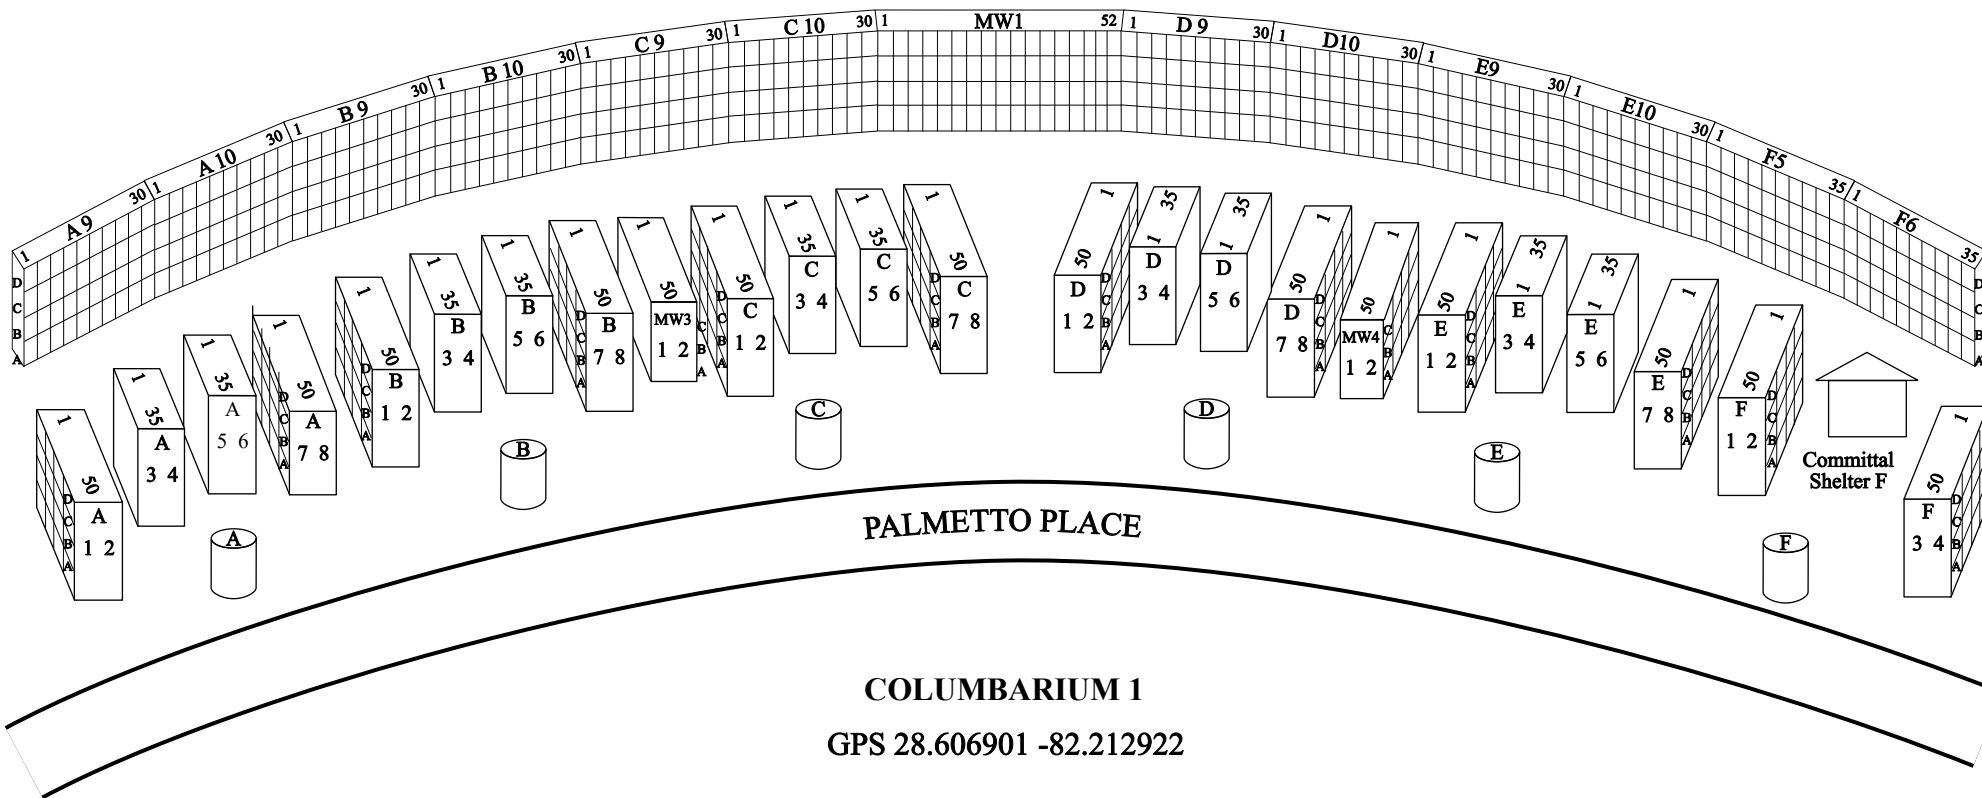

Some random example locations provided by the VA Grave Locator are:
 SECTION 1C ROW 8B SITE 42 (Columbarium 1, Section C, Row 8, Level B, Vault 42)
 SECTION 1C ROW 8C SITE 32 (Columbarium 1, Section C, Row 8, Level C, Vault 32)

Long Sections Numbered 1-50,
 (1-30 not shown)
 Short Sections Numbered 1-35
 Rear Wall Sections Numbered 1-30

Vault numbers are on the top lintil (40 & 50 shown above)

| | | |
|--|-------------------|-----------------------------|
| Drawing No: 410-01-02-C1 Columbarium 1 V5 | | |
| Revision No: 5 | Date: 20240902 | By: DRP MSG, USA Retired |
| Comment: In Loving Memory of Jayne Westmoreland | | |