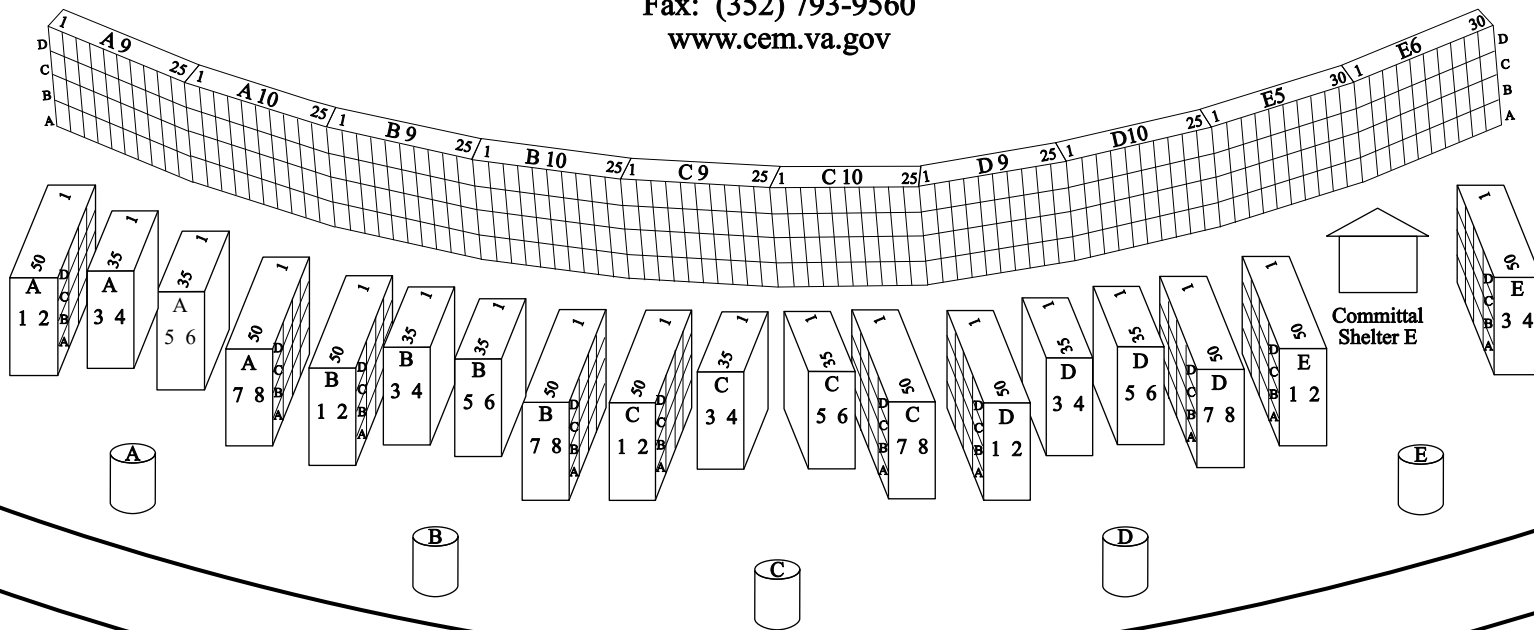

PALMETTO PLACE

COLUMBARIUM 2

GPS 28.610087 -82.212441

Some random example locations provided by the VA Grave Locator are:

SECTION 2A ROW 4B SITE 42 (Columbarium 2, Section A, Row 4, Level B, Vault 42)

SECTION 2A ROW 4C SITE 32 (Columbarium 2, Section A, Row 4, Level C, Vault 32)

Long Sections Numbered 1-50
 (1-30 not shown)
 Short Sections Numbered 1-35
 Rear Wall Sections Numbered
 (A9-D10) 1-25 &
 (E5 - E6) 1-30

Vault numbers are on the top lintel (40 & 50 shown above)

Drawing No: 410-05-25-C2 Columbarium 2 V4		
Revision No: 4	Date: 20240902	By: DRP MSG, USA Retired
Comment: In Loving Memory of Jayne Westmoreland		