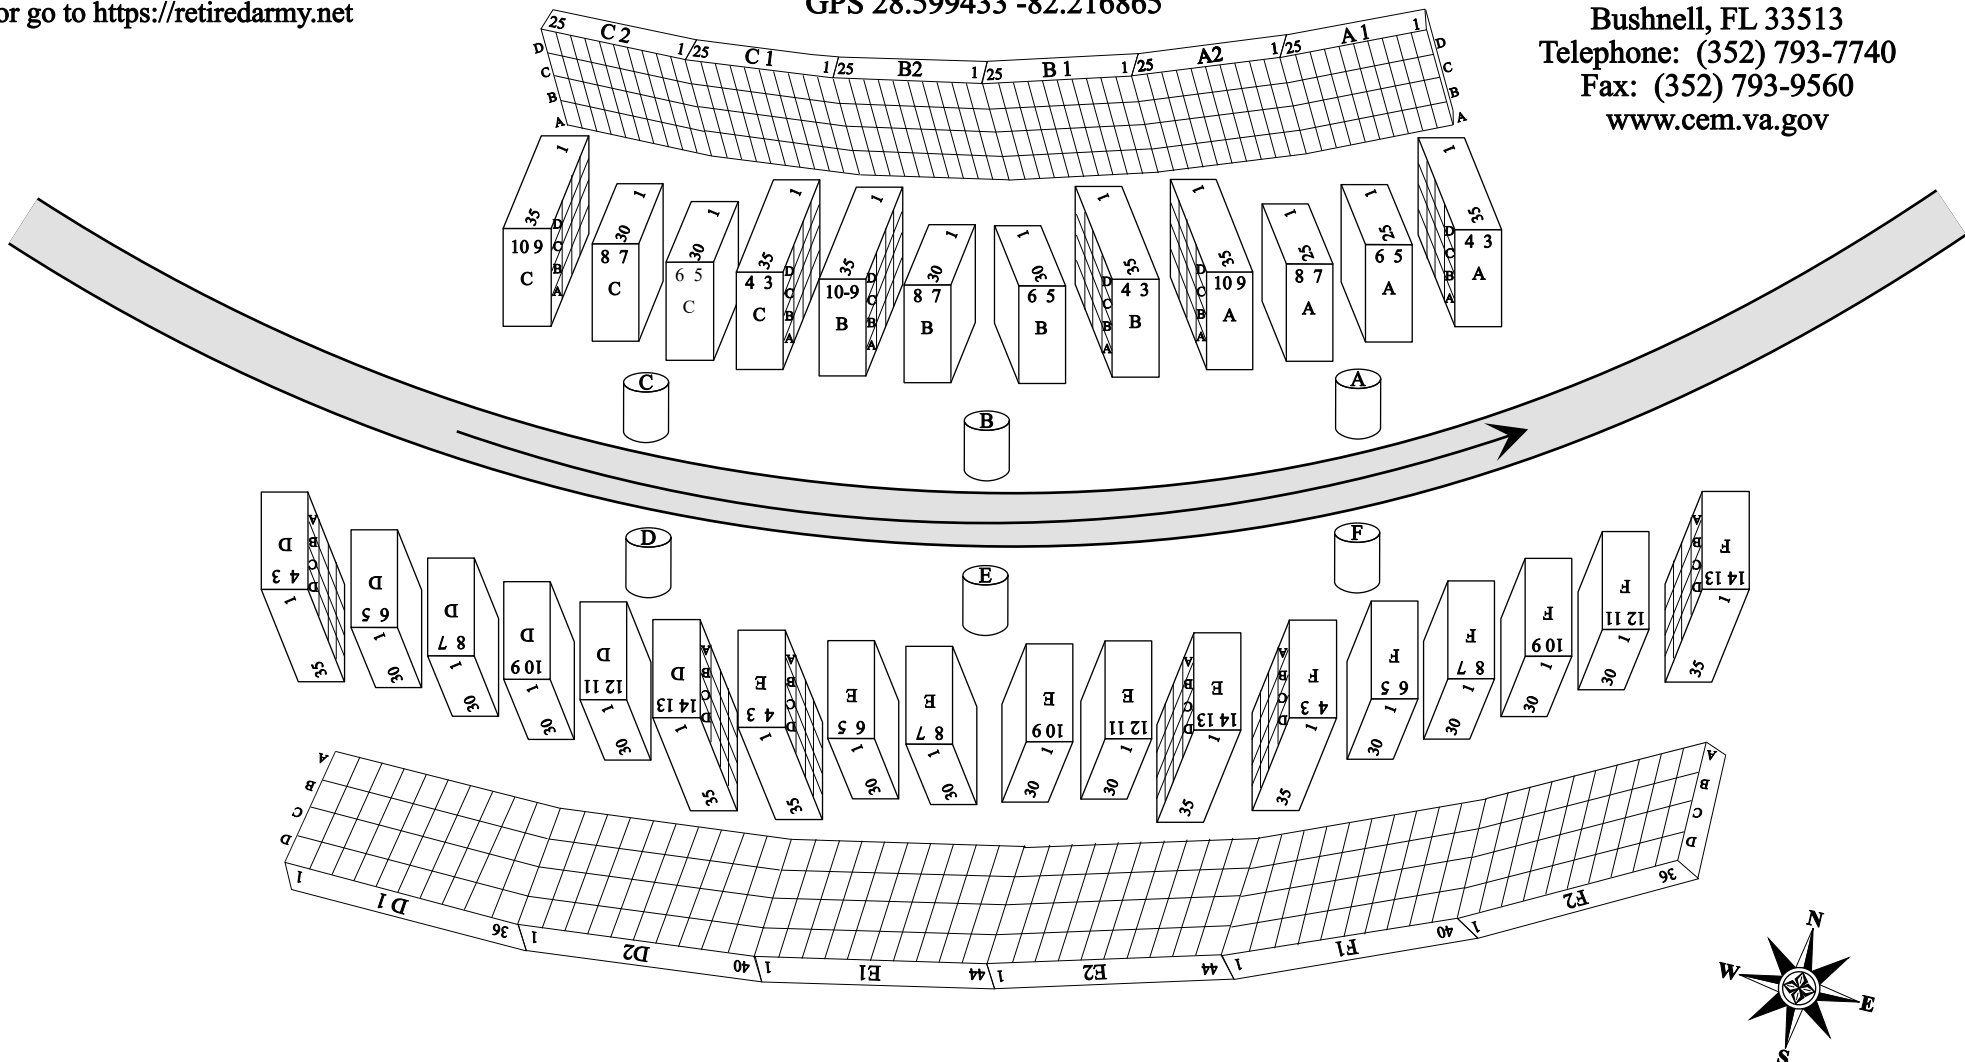

Some random example locations provided by the VA Grave Locator are:
 SECTION 3A ROW 3B SITE 27 (Columbarium 3, Section A, Row 3, Level B, Vault 27)
 SECTION 3A ROW 3C SITE 17 (Columbarium 3, Section A, Row 3, Level C, Vault 17)

Long Sections Numbered 1-35
 (1-15 not shown)
 Short Sections Numbered 1-30
 Rear Wall Sections Numbers Vary

Vault numbers are on the top lintil (20 & 30 shown above)

Drawing No: 410-05-25-C3 Columbarium 3 V4		
Revision No: 4	Date: 20240902	By: DRP MSG, USA Retired
Comment: In Loving Memory of Jayne Westmoreland		