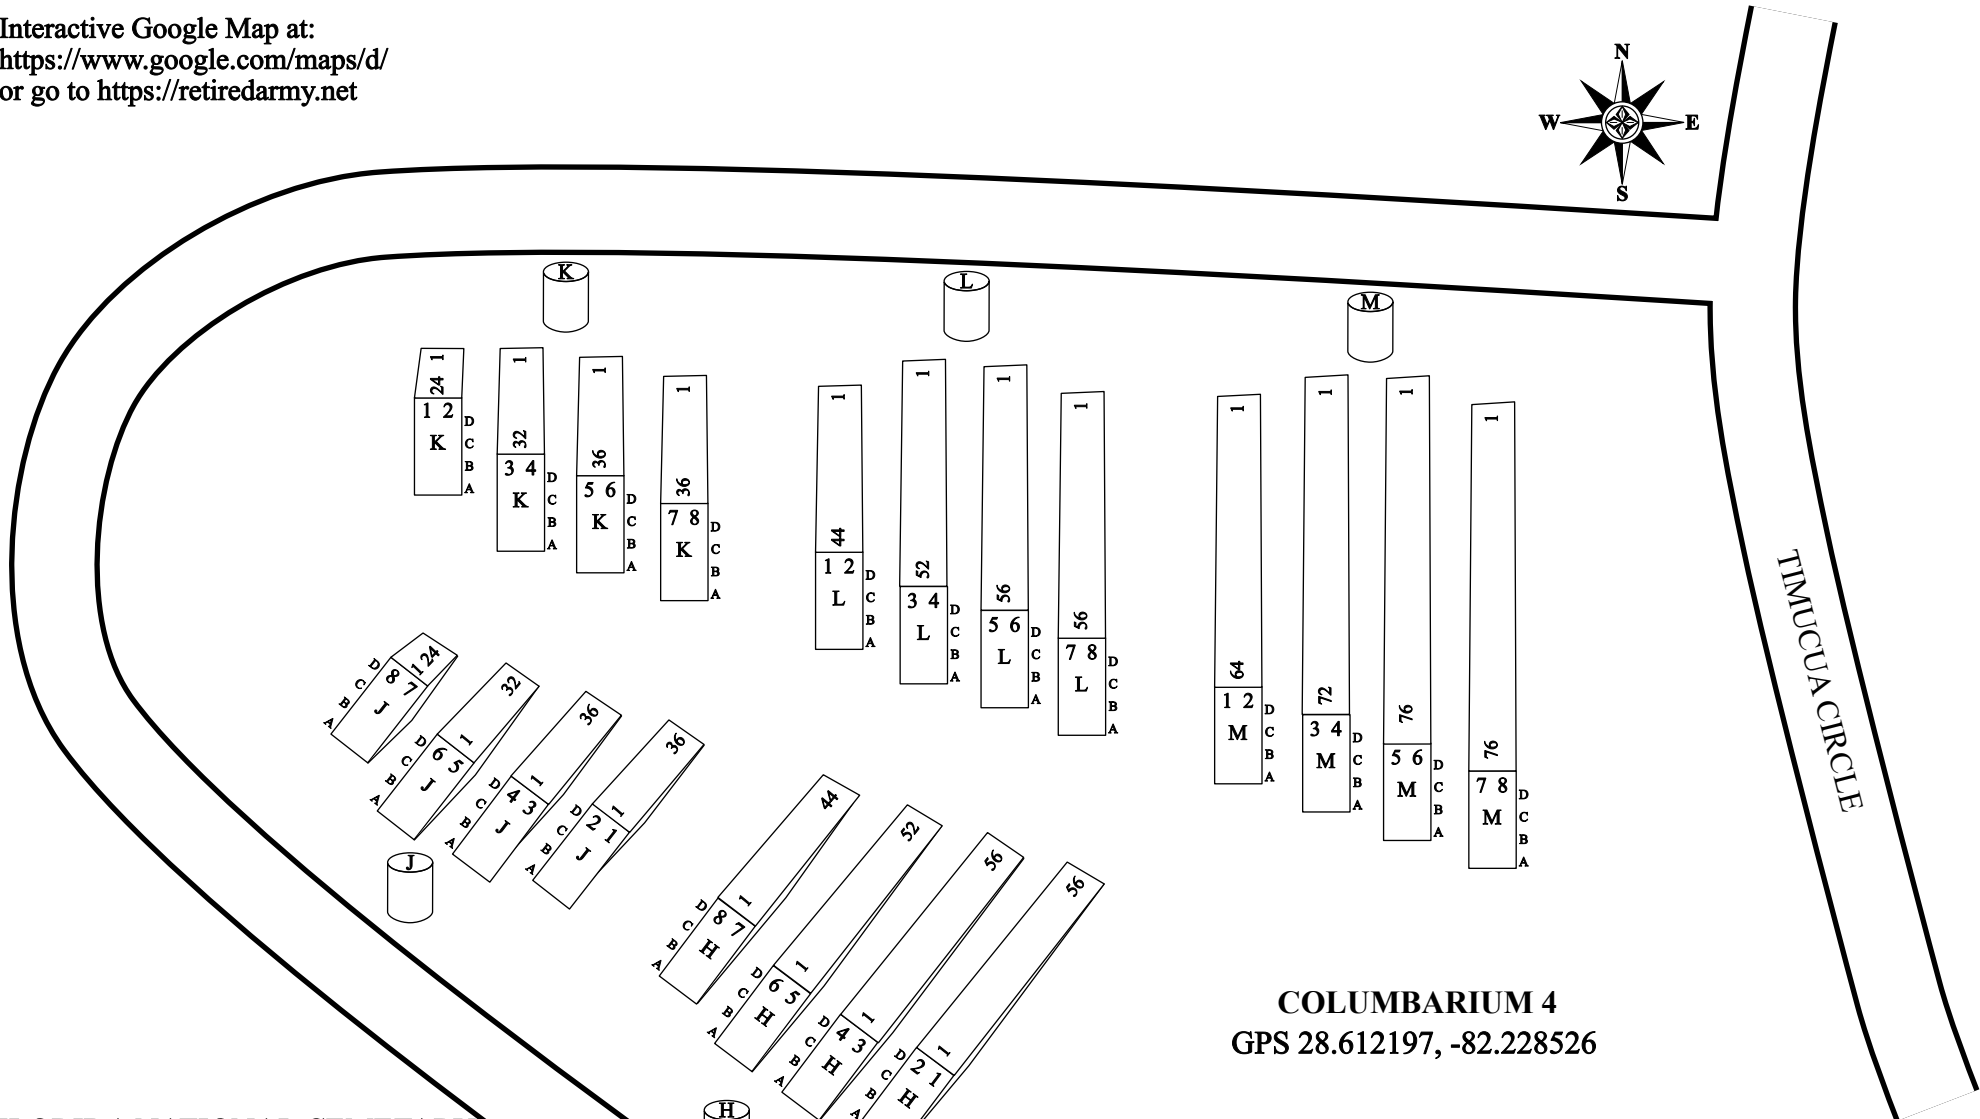

Interactive Google Map at:  
<https://www.google.com/maps/d/>  
 or go to <https://retiredarmy.net>

TIMUCUA CIRCLE

**COLUMBARIUM 4**  
 GPS 28.612197, -82.228526

**FLORIDA NATIONAL CEMETARY**  
 6502 SW 102nd Avenue  
 Bushnell, FL 33513  
 Telephone: (352) 793-7740  
 Fax: (352) 793-9560  
[www.cem.va.gov](http://www.cem.va.gov)

Some random example locations provided by the VA Grave Locator are:

- SECTION 4H ROW 7B SITE 41 (Columbarium 4, Section H, Row 7, Level B, Vault 41)
- SECTION 4H ROW 7C SITE 51 (Columbarium 4, Section H, Row 7, Level C, Vault 51)

		40		50	
D					D
C				C 51	C
B		B 41			B
A					A

Row Lengths Vary  
(1-31 not shown)

Vault numbers are on the top lintel (40 & 50 shown above)

Drawing No: 410-05-25-C4 Columbarium 4 V3		
Revision No: 3	Date: 20240902	By: DRP MSG, USA Retired
Comment: In Loving Memory of Jayne Westmoreland		