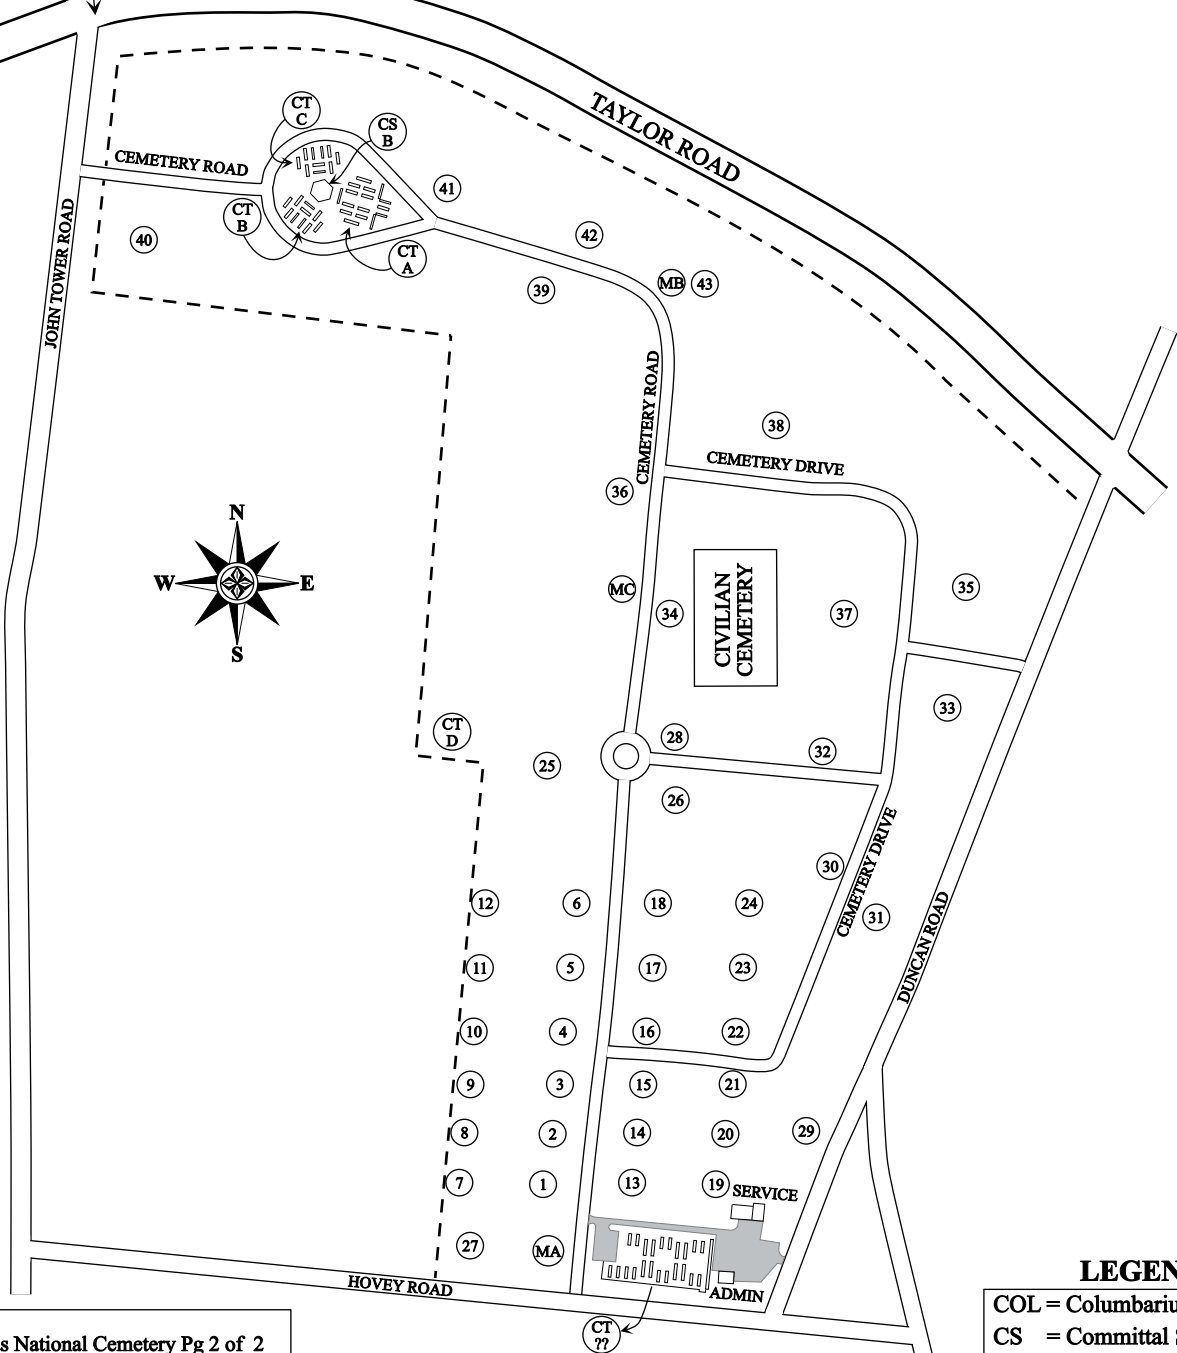

**CONTINUED FROM
 PAGE 1 OF 2**

ENTRANCE LOCATED AT GPS: 30.358471, -87.289209

(410-05-35-11 Barrancas
 National Cemetery Pg 1 of 2)

Drawing No: 410-05-35-12 Barrancas National Cemetery Pg 2 of 2		
Revision No:	Date:	By:
3	20241025	DRP MSG, USA Retired
Comment: In Loving Memory of Jayne Westmoreland		

LEGEND

COL = Columbarium	
CS = Committal Shelter	
CT = Court	
M_ = Memorials	
MOH = Medal of Honor	