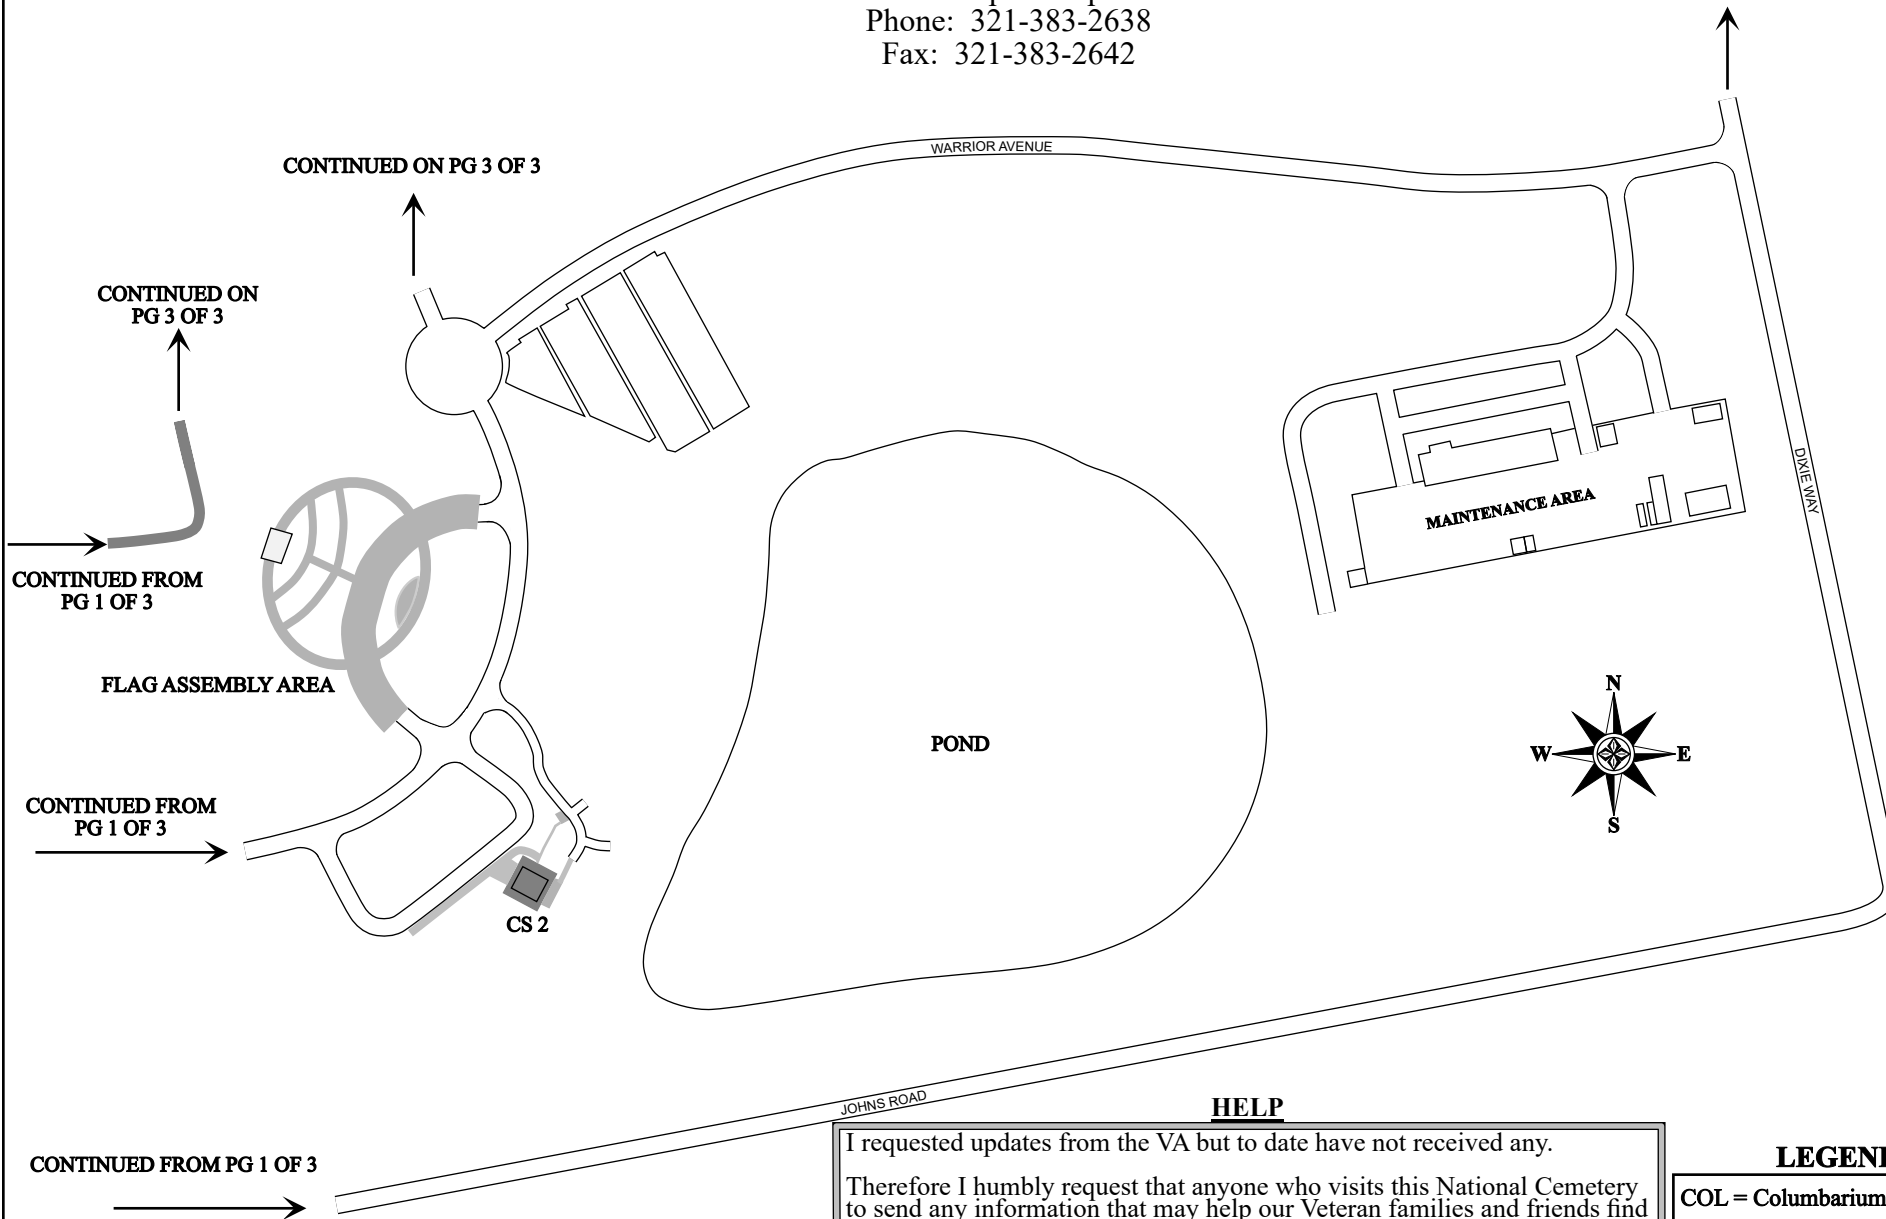

Cape Canaveral National Cemetery

5525 U.S. Highway 1
Mims, FL 32754
GPS: 28.755299, -80.873925
Burial Space: Open
Phone: 321-383-2638
Fax: 321-383-2642

CONTINUED ON PG 3 OF 3

CONTINUED FROM PG 1 OF 3

HELP

I requested updates from the VA but to date have not received any.
Therefore I humbly request that anyone who visits this National Cemetery to send any information that may help our Veteran families and friends find a gravesite.
I have dedicated my time to make this the best source of assistance with absolutely no fees or obligations but because of my age and physical conditions I can no longer visit cemeteries to gather data.

LEGEND

- COL = Columbarium
- CS = Committal Shelter
- CT = Court
- M_ = Memorials
- MOH = Medal of Honor

Drawing No: 410-05-35-32 Cape Canaveral National Cemetery Pg 2 of 3 V3		
Revision No: 3	Date: 20241025	By: DRP MSG, USA Retired
Comment: In Loving Memory of Jayne Westmoreland